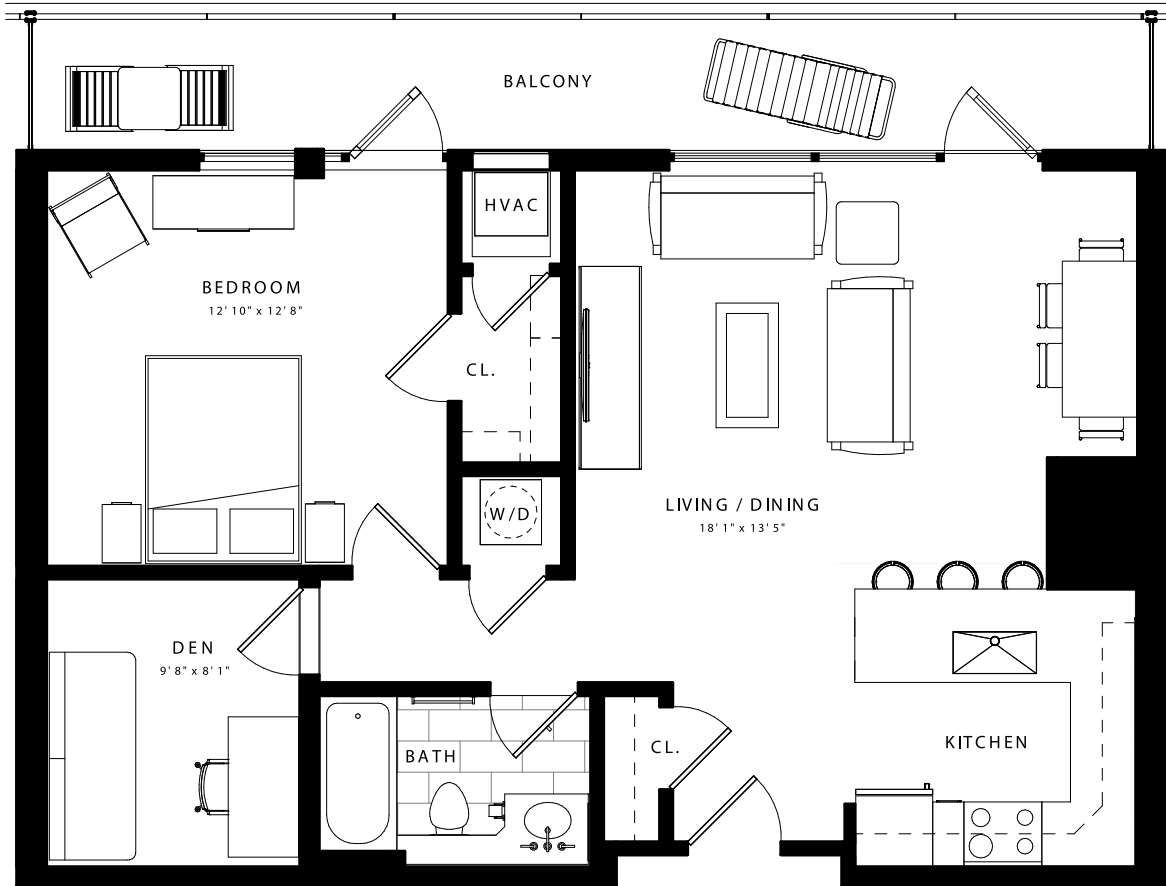

416

1 BEDROOM, 1 BATH with DEN and BALCONY

830 SQ. FT.

FLOOR 4